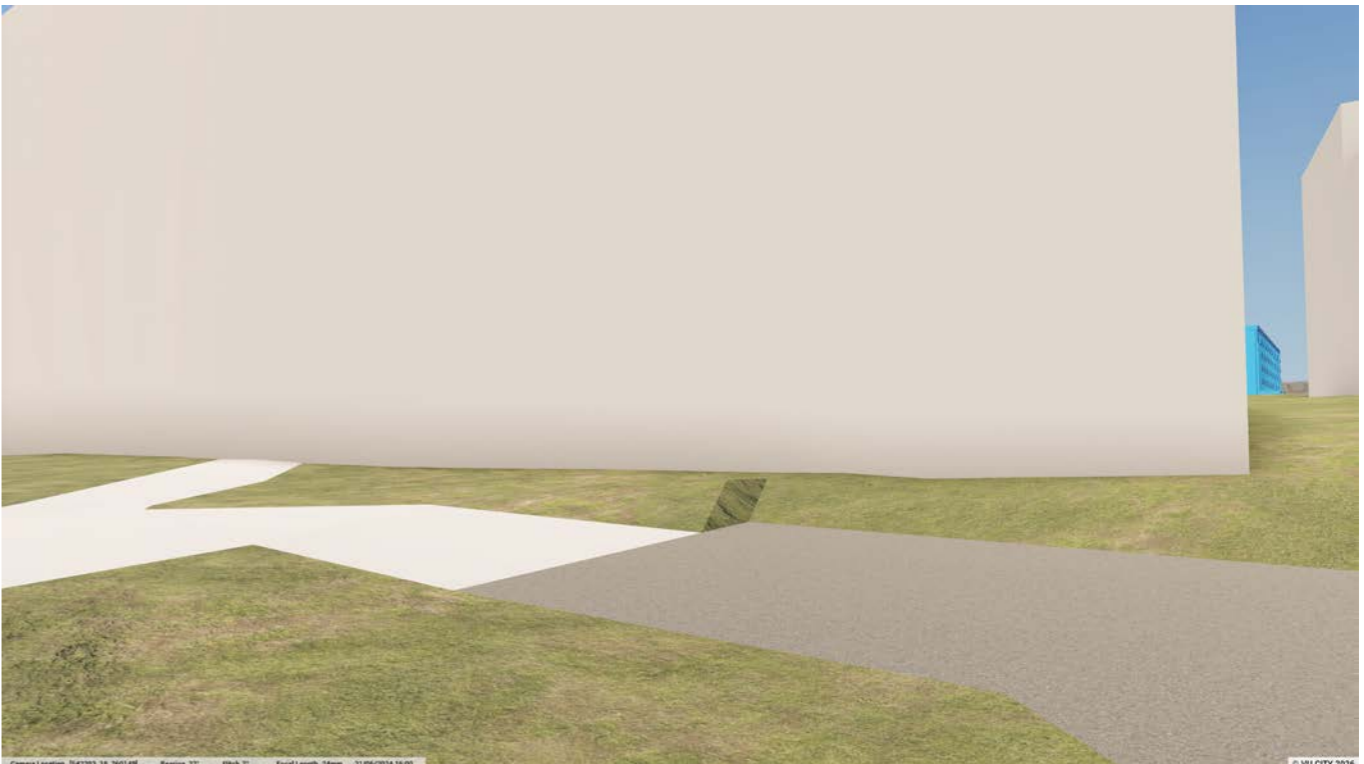

2026 Max Parameters