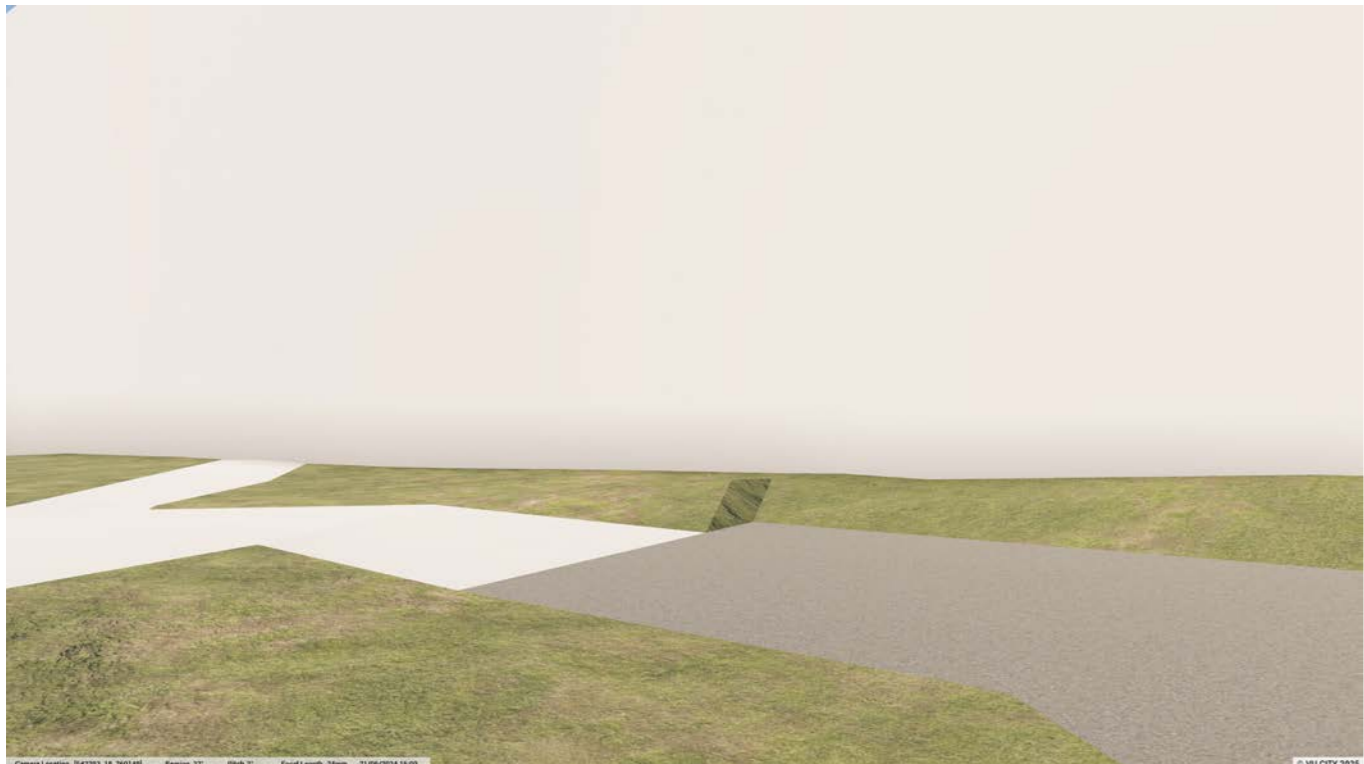

View 17 - Current condition

Camera Location [542293, 18, 260149] Bearing 32° Pitch 2° Focal Length 24mm 21/06/2024 16:00

© VU.CITY 20

View 17 - 2026 Max parameters

Camera Location [542293, 18, 260149] Bearing 32° Pitch 2° Focal Length 24mm 21/06/2024 16:00

© VU.CITY 20

View 17 - Illustrative scheme

Camera Location [542293, 18, 260149] Bearing 32° Pitch 2° Focal Length 24mm 21/06/2024 16:00

© VU.CITY 2024

View 17 overview

Photograph

Illustrative scheme

2025 Max Parameters