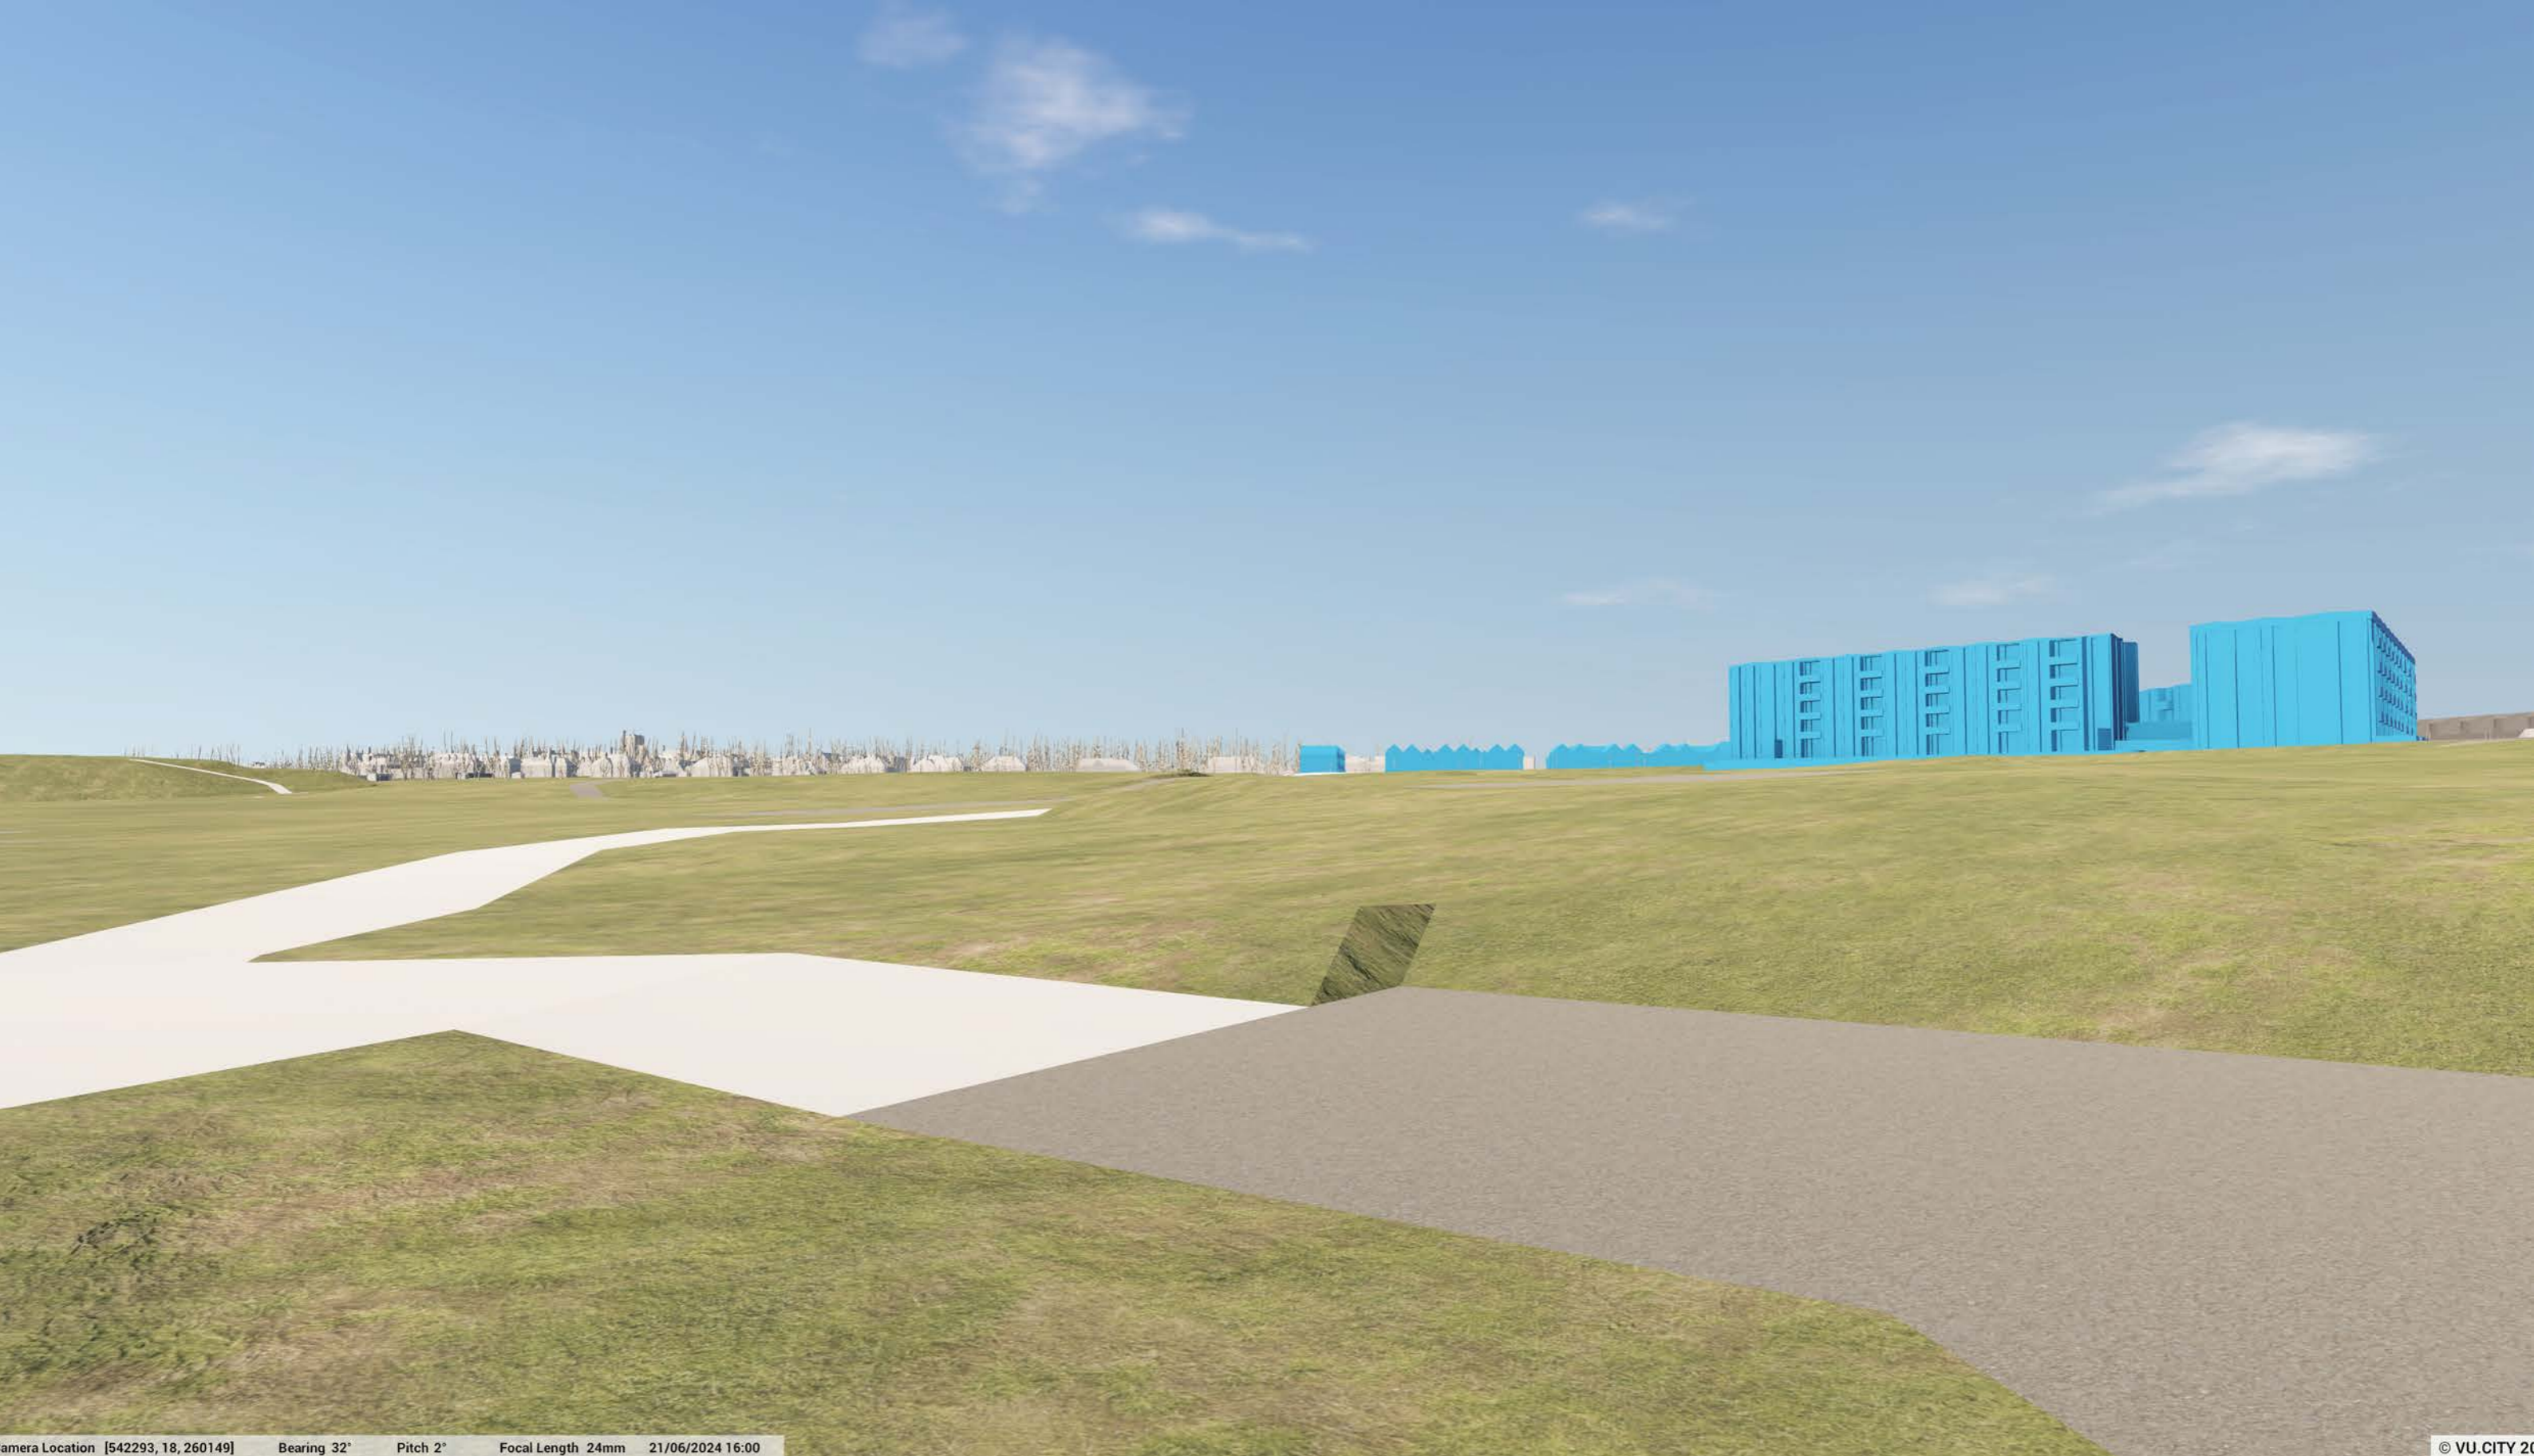

View 17 - Current condition

Camera Location [542293, 18, 260149] Bearing 32° Pitch 2° Focal Length 24mm 21/06/2024 16:00

© VU.CITY 20

View 17 - 2026 Max parameters

Camera Location [542293, 18, 260149] Bearing 32° Pitch 2° Focal Length 24mm 21/06/2024 16:00

© VU.CITY 20

View 17 - Illustrative scheme

Camera Location [542293, 18, 260149] Bearing 32° Pitch 2° Focal Length 24mm 21/06/2024 16:00

© VU.CITY 2024

View 17 overview

Photograph

Illustrative scheme

2025 Max Parameters