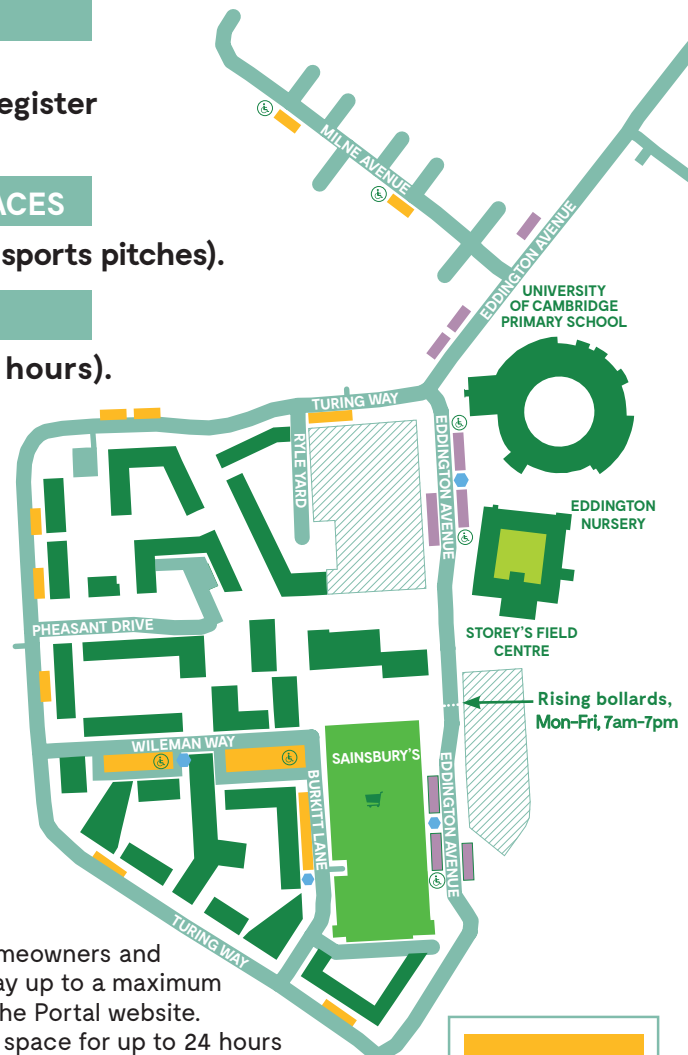

NO RETURN WITHIN ONE HOUR IN MOST SPACES

(no return within 2 hours where maximum stay is 4 hours).

CASHLESS PAYMENT TERMINALS are placed in four locations across Eddington for visitors to pay for their parking - marked on map with blue hexagons. Drivers are also able to pay by phone with Redde (phone call, text or mobile app).

PARKING CHARGE NOTICES will be issued to drivers, including Blue Badge holders, for parking violations, including but not limited to:

- Parking on double yellow lines
- Parking in a disabled bay without a valid Blue Badge
- Parking in a permit holder area without a valid permit
- Parking without a valid ticket, even for the first hour

BLUE BADGE HOLDERS can park for free without using the machines or Redde app, in marked disabled bays only and when displaying a parking clock. Maximum stay limits apply. Tariffs and restrictions apply for all non-disabled bays.

VISITOR PERMITS are available for all Eddington residents - both homeowners and university residents - to buy for their guests at a cost of £2.80 per day up to a maximum of 100 days per household per year. Visitor permits are available on the Portal website. Visitor permits allow guests to park in any on-street pay and display space for up to 24 hours and can be used consecutively.

TARIFFS

Up to 1 hour	FREE
Up to 1hr 30	£1
Up to 2 hours	£2
Up to 2hr 30	£3
Up to 3 hours	£4
Up to 3hr 30	£5
Up to 4 hours	£6

Permit holder only parking not shown.

2 HOURS MAXIMUM
REDDE CODE: 2100

4 HOURS MAXIMUM
REDDE CODE: 2101

Drivers can park in the Madingley Road Park & Ride, a 5 minute walk from Eddington.

If you have any questions regarding parking please email travel@eddington-cambridge.co.uk

Eddington is private land and enforcement is carried out in accordance with British Parking Association practice.