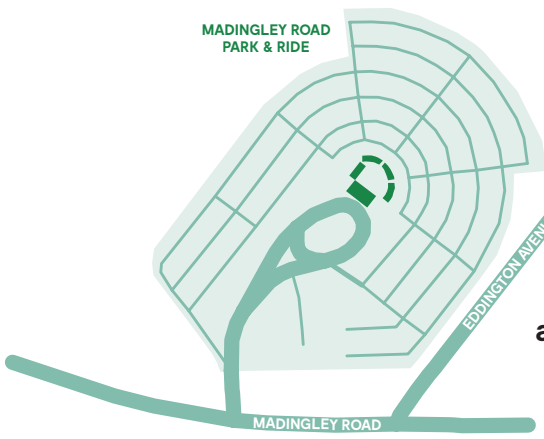

NO RETURN WITHIN ONE HOUR IN MOST SPACES

(no return within 2 hours where maximum stay is 4 hours).

CASHLESS PAYMENT TERMINALS are placed in four locations across Eddington for visitors to pay for their parking - marked on map with blue hexagons. Drivers are also able to pay by phone with Redde (phone call, text or mobile app).

PARKING CHARGE NOTICES will be issued to drivers, including Blue Badge holders, for parking violations, including but not limited to:

- Parking on double yellow lines
- Parking in a disabled bay without a valid Blue Badge
- Parking in a permit holder area without a valid permit
- Parking without a valid ticket, even for the first hour

BLUE BADGE HOLDERS can park for free without using the machines or Redde app, in marked disabled bays only and when displaying a parking clock. Maximum stay limits apply. Tariffs and restrictions apply for all non-disabled bays.

VISITOR PERMITS are available for all Eddington residents - both homeowners and university residents - to buy for their guests at a cost of £2.80 per day up to a maximum of 100 days per household per year. Visitor permits are available on the Portal website. Visitor permits allow guests to park in any on-street pay and display space for up to 24 hours and can be used consecutively.

TARIFFS

Up to 1 hour	FREE
Up to 1hr 30	£1
Up to 2 hours	£2
Up to 2hr 30	£3
Up to 3 hours	£4
Up to 3hr 30	£5
Up to 4 hours	£6

Permit holder only parking not shown.

2 HOURS MAXIMUM
REDDE CODE: 2100

4 HOURS MAXIMUM
REDDE CODE: 2101

Drivers can park in the Madingley Road Park & Ride, a 5 minute walk from Eddington.

If you have any questions regarding parking please email travel@eddington-cambridge.co.uk

Eddington is private land and enforcement is carried out in accordance with British Parking Association practice.