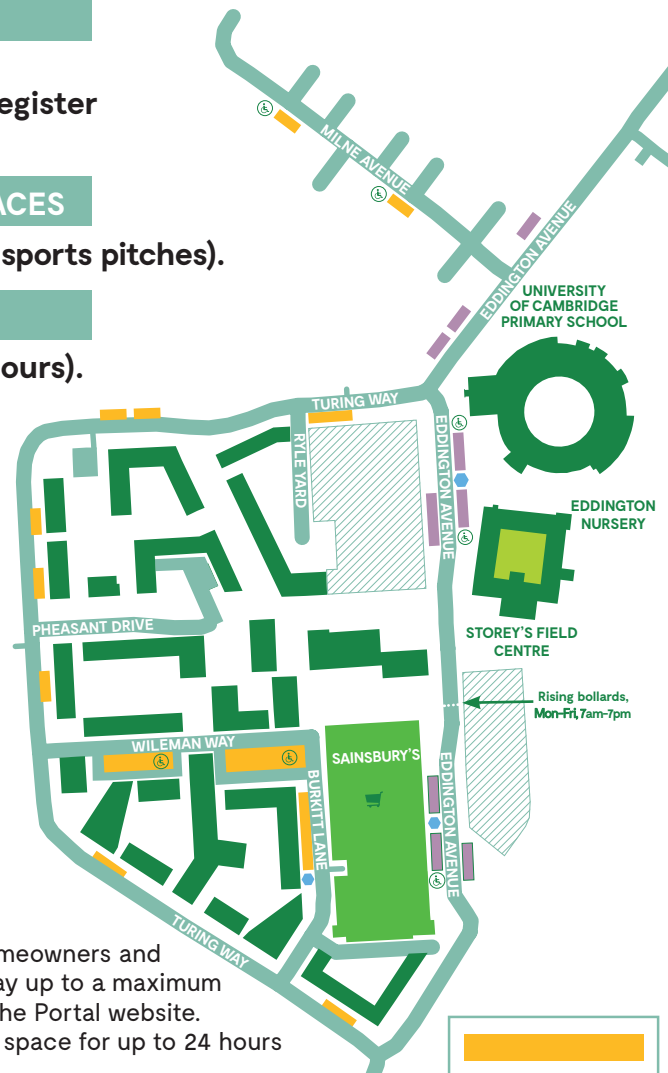

NO RETURN WITHIN ONE HOUR IN MOST SPACES

(no return within 2 hours where maximum stay is 4 hours).

CASHLESS PAYMENT TERMINALS are placed in three locations across Eddington for visitors to pay for their parking - marked on map with blue hexagons. Drivers are also able to pay by phone with Redde (phone call, text or mobile app).

PARKING CHARGE NOTICES will be issued to drivers, including Blue Badge holders, for parking violations, including but not limited to:

- Parking on double yellow lines
- Parking in a disabled bay without a valid Blue Badge
- Parking in a permit holder area without a valid permit
- Parking without a valid ticket, even for the first hour

BLUE BADGE HOLDERS can park for free without using the machines or Redde app, in marked disabled bays only and when displaying a parking clock. Maximum stay limits apply. Tariffs and restrictions apply for all non-disabled bays.

VISITOR PERMITS are available for all Eddington residents - both homeowners and university residents - to buy for their guests at a cost of £2.80 per day up to a maximum of 100 days per household per year. Visitor permits are available on the Portal website. Visitor permits allow guests to park in any on-street pay and display space for up to 24 hours and can be used consecutively.

TARIFFS

Up to 1 hour	FREE
Up to 1hr 30	£1
Up to 2 hours	£2
Up to 2hr 30	£3
Up to 3 hours	£4
Up to 3hr 30	£5
Up to 4 hours	£6

2 HOURS MAXIMUM
REDDE CODE: 2100

4 HOURS MAXIMUM
REDDE CODE: 2101