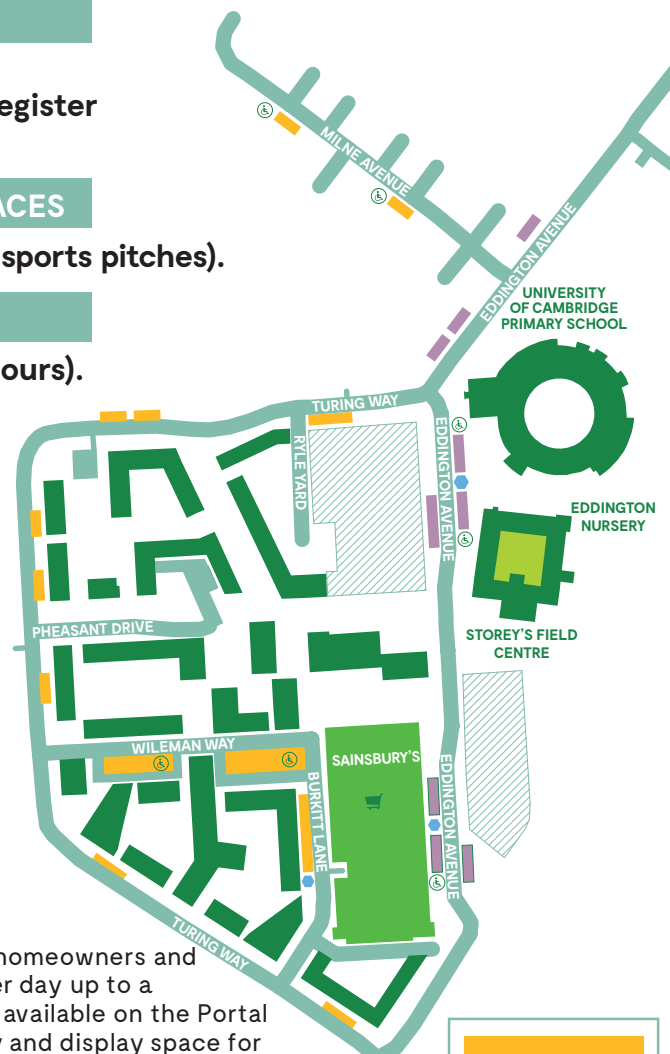

(4 hours for the spaces near Storey's Field Centre and sports pitches).

NO RETURN WITHIN ONE HOUR IN MOST SPACES

(no return within 2 hours where maximum stay is 4 hours).

PAYMENT TERMINALS are placed in three locations across Eddington for visitors to pay for their parking - marked on map with blue hexagons. Drivers are also able to pay by phone with Redde (phone call, text or mobile app).

PARKING CHARGE NOTICES will be issued to drivers, including Blue Badge holders, for parking violations, including but not limited to:

- Parking on double yellow lines
- Parking in a disabled bay without a valid Blue Badge
- Parking in a permit holder area without a valid permit
- Parking without a valid ticket, even for the first hour

BLUE BADGE HOLDERS can park for free without using the machines or Redde app, in marked disabled bays only and when displaying a parking clock. Maximum stay limits apply. Tariffs and restrictions apply for all non-disabled bays.

VISITOR PERMITS are available for all Eddington residents - both homeowners and University residents - to buy for their guests at a cost of £2.80 per day up to a maximum of 100 days per household per year. Visitor permits are available on the Portal website. Visitor permits allow guests to park in any on-street pay and display space for up to 24 hours and can be used consecutively.

TARIFFS

Up to 1 hour	FREE
Up to 1hr 30	£1
Up to 2 hours	£2
Up to 2hr 30	£3
Up to 3 hours	£4
Up to 3hr 30	£5
Up to 4 hours	£6

Permit holder only parking not shown.

**2 HOURS
MAXIMUM**
REDDE CODE: 2100

**4 HOURS
MAXIMUM**
REDDE CODE: 2101

Drivers can park in the Madingley Road Park & Ride, a 5 minute walk from Eddington.

If you have any questions regarding parking please email travel@eddington-cambridge.co.uk

Eddington is private land and enforcement is carried out in accordance with British Parking Association practice.