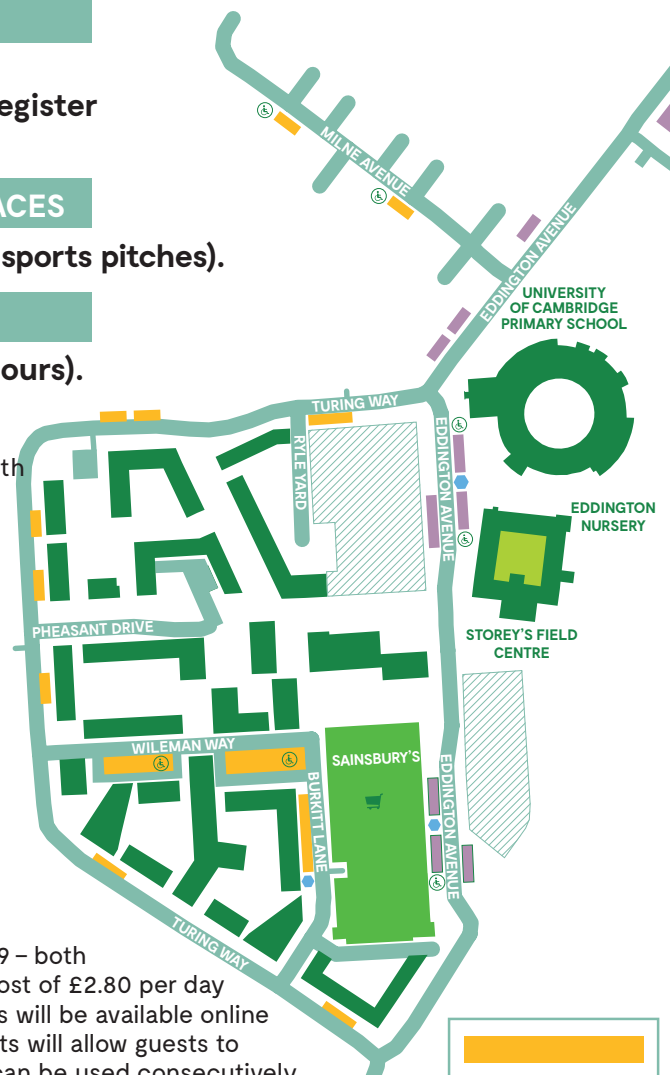

2 HOURS MAXIMUM
REDDE CODE: 2100

4 HOURS MAXIMUM
REDDE CODE: 2101

Drivers can park in the Madingley Road Park & Ride, a 5 minute walk from Eddington.

If you have any questions regarding parking please email travel@nwcambridge.co.uk

Eddington is private land and enforcement is carried out in accordance with British Parking Association practice.