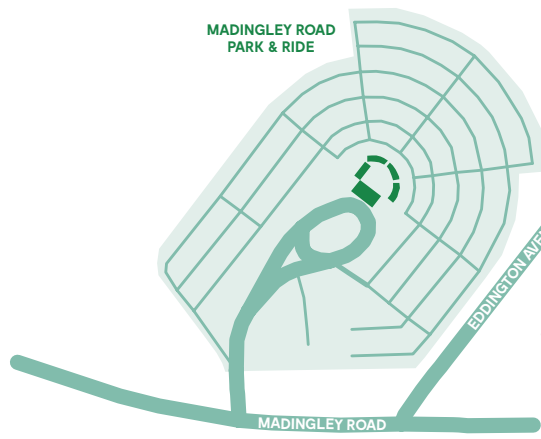

NO RETURN WITHIN ONE HOUR IN MOST SPACES

(no return within 2 hours where maximum stay is 4 hours).

PAYMENT TERMINALS are placed in three locations across Eddington for visitors to pay for their parking - marked on map with blue hexagons. Drivers are also able to pay by phone with Redde (phone call, text or mobile app).

PARKING CHARGE NOTICES will be issued to drivers, including Blue Badge holders, for parking violations, including but not limited to:

- Parking on double yellow lines
- Parking in a disabled bay without a valid Blue Badge
- Parking in a permit holder area without a valid permit
- Parking without a valid ticket, even for the first hour

BLUE BADGE HOLDERS can park for free without using the machines or Redde app, in marked disabled bays only and when displaying a parking clock. Maximum stay limits apply. Tariffs and restrictions apply for all non-disabled bays.

VISITOR PERMITS will be available for all Eddington residents in 2019 - both homeowners and University residents - to buy for their guests at a cost of £2.80 per day up to a maximum of 100 days per household per year. Visitor permits will be available online through the Portal website (portal.nwcambridge.co.uk). Visitor permits will allow guests to park in any on-street pay and display space for up to 24 hours and can be used consecutively.

TARIFFS

Up to 1 hour	FREE
Up to 1hr 30	£1
Up to 2 hours	£2
Up to 2hr 30	£3
Up to 3 hours	£4
Up to 3hr 30	£5
Up to 4 hours	£6

Permit holder only parking not shown.