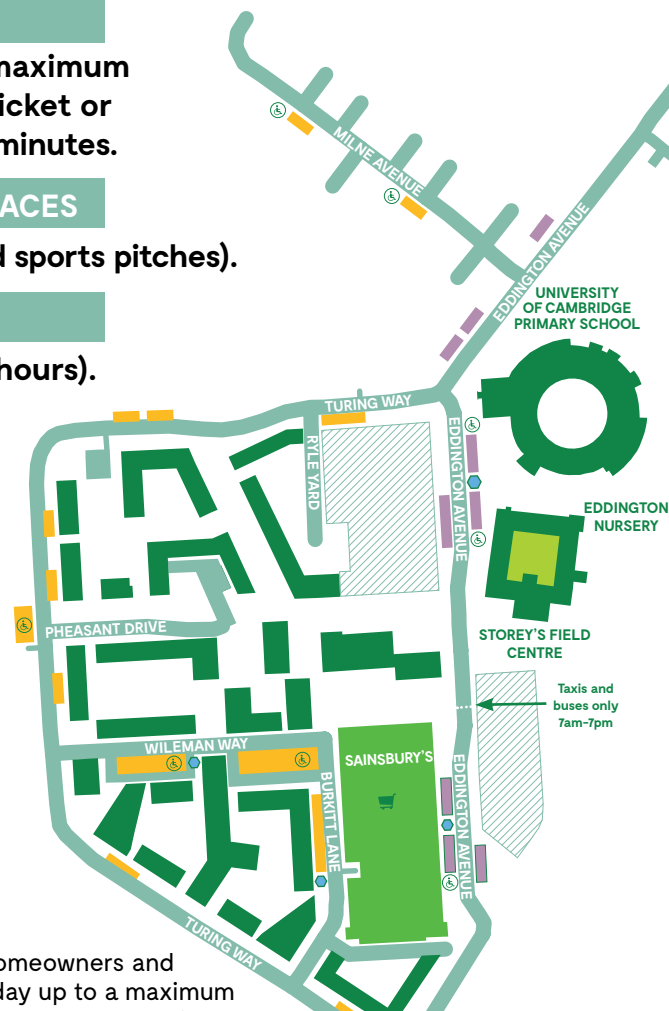

(4 hours for the spaces near Storey's Field Centre and sports pitches).

NO RETURN WITHIN ONE HOUR IN MOST SPACES

(no return within 2 hours where maximum stay is 4 hours).

CASHLESS PAYMENT TERMINALS are placed in four locations across Eddington for visitors to pay for their parking - marked on map with blue hexagons. Drivers are also able to pay by phone with Redde (phone call, text or mobile app).

TARIFFS

Up to 1 hour	FREE
Up to 1hr 30	£1
Up to 2 hours	£2
Up to 2hr 30	£3
Up to 3 hours	£4
Up to 3hr 30	£5
Up to 4 hours	£6

2 HOURS MAXIMUM
REDDE CODE: 2100

4 HOURS MAXIMUM
REDDE CODE: 2101

Drivers can park in the Madingley Road Park & Ride, a 5 minute walk from Eddington.