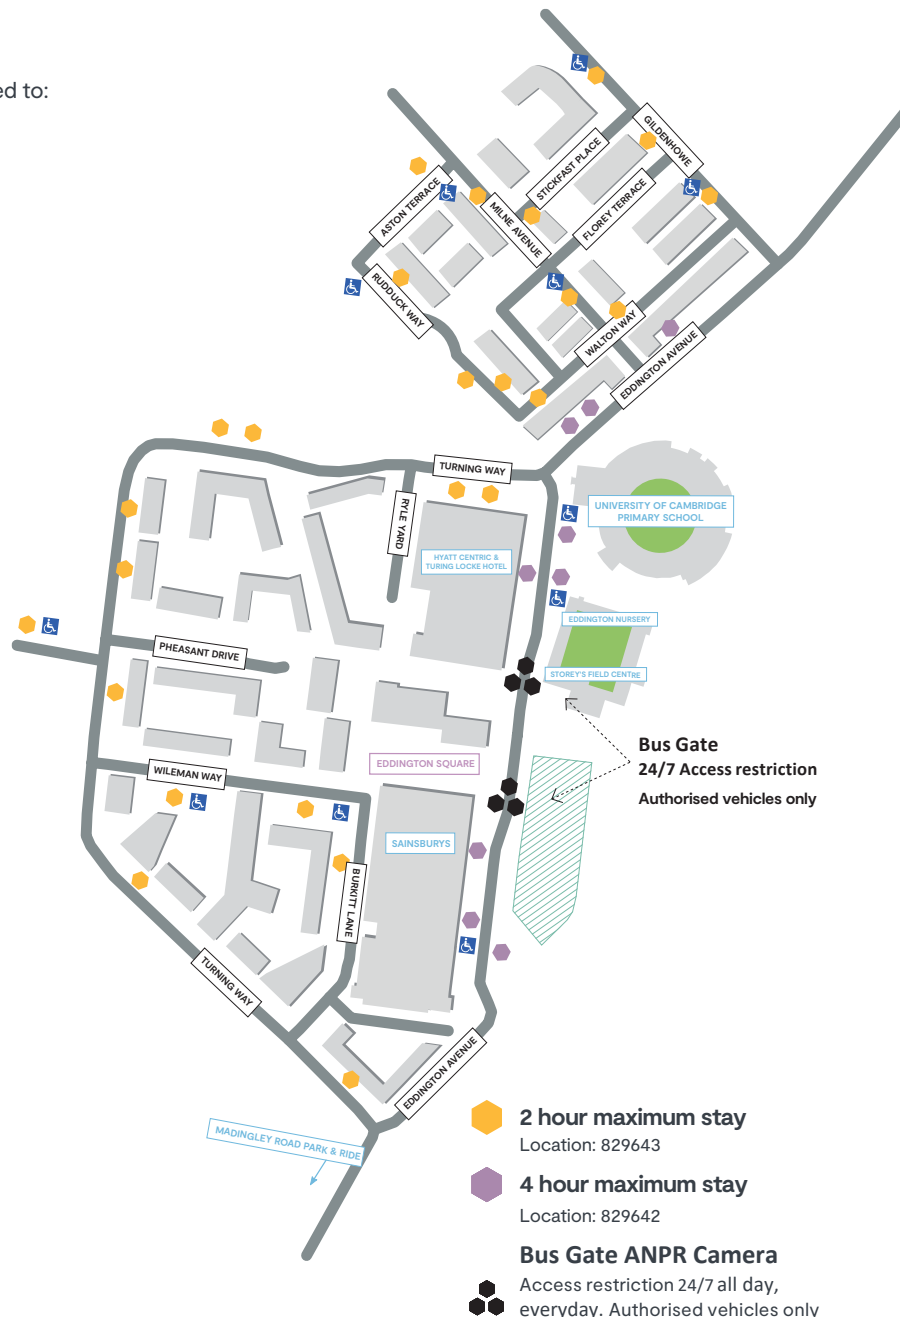

Cashless payment options

To register for the free 60 minutes and to pay for parking, drivers can use the JustPark app. See signage for location codes and parking restrictions.

Parking restriction

Most parking bays are allowed for a maximum period of 2 hours and no return within 1 hour, or as indicated on signage.

Parking charges notices

Parking charges notices will be issued to drivers and motorcyclists for parking violations, including but not limited to:

- Parking on double yellow lines
- Parking in a disabled bay without a valid Blue Badge
- Parking in a permit holder area without a valid permit
- Parking without a valid ticket, even for the first hour

Blue Badge Holders

Blue Badge holders can park for free without using the Just Park app, in designated bays only and when displaying a parking clock. Maximum stay limits apply.

Tariffs and restrictions apply for all non-disabled bays. Blue Badge holders are subject to parking charge notices as above if the vehicle is parked in a non-disabled bay.

Vistor Permits

Vistor Permits are available for all Eddington residents – both homeowners and university residents – to buy for their guests at a cost of £2.80 per day up to a maximum of 100 days per household per year. Details on how to purchase visitor permits are available on the Portal website. Visitor permits allow guests to park in any on-street pay and display space for up to 24 hours and can be used consecutively.

TARIFFS

Mon-Fri: 8am-6pm | Sat-Sun: 10am-5pm
Including public holidays

Up to 1 hour	FREE
Up to 1 hour 30	£1
Up to 2 hours	£2
Up to 2 hour 30	£3
Up to 3 hours	£4
Up to 3 hour 30	£5
Up to 4 hours	£6

Drivers can park in the Madingley Road Park & Ride, a 5 minute walk from Eddington.

Eddington is private land and enforcement is carried out in accordance with British Parking Association practice.

If you have any questions regarding parking please email: portal@eddington-cambridge.co.uk

- **2 hour maximum stay**
  Location: 829643
- **4 hour maximum stay**
  Location: 829642
- **Bus Gate ANPR Camera**
  Access restriction 24/7 all day, everyday. Authorised vehicles only